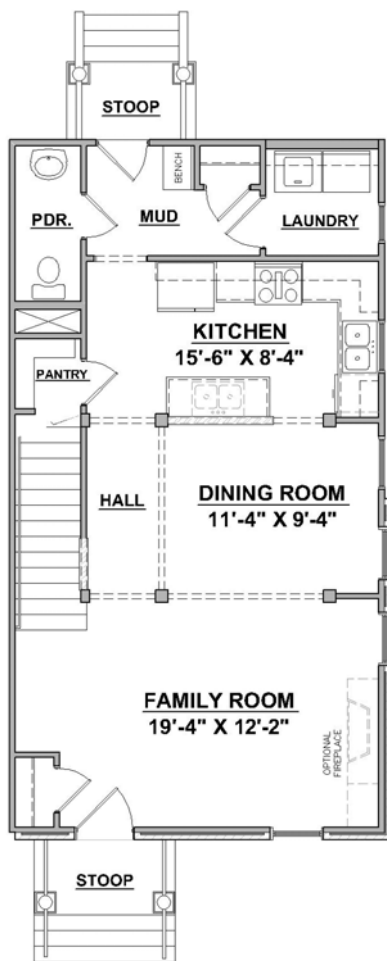

Welcome to the

Braley

Cozy and classy with all the needed spaces, this Townhome floorplan is ideal for many different lifestyles. As with all of our Townhome floorplans, the Home Owner's Association is responsible for managing exterior maintenance. We would be pleased to discuss new home opportunities with you.

**Main Level
Floor Plan**
738 square feet

**Upper Level
Floor Plan**
738 square feet