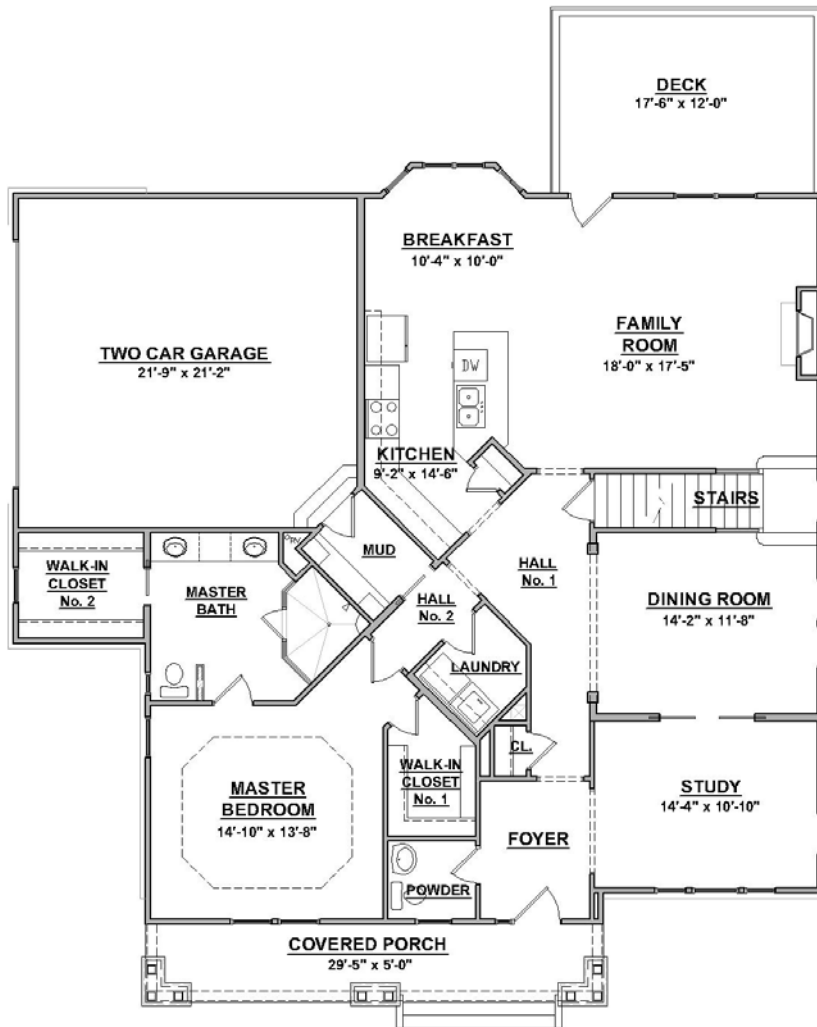

Welcome to the

Kentwood

One Floor Living with plenty of room to roam. Multiple Master Suite arrangements with a flexible Study. Generous bedrooms on the upper level and plenty of expansion space in the lower level, the Kentwood is one of our newest and most popular plans.

Main Level Floor Plan
1805 square feet

Upper Level Floor Plan
1160 square feet

Progress Street
BUILDERS