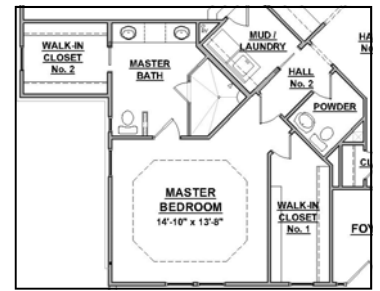

Welcome to the

Kentwood

One Floor Living with plenty of room to roam. Multiple Master Suite arrangements with a flexible Study. Generous bedrooms on the upper level and plenty of expansion space in the lower level, the Kentwood is one of our newest and most popular plans.

Main Level Floor Plan
1805 square feet

Upper Level Floor Plan
1160 square feet

Progress Street
BUILDERS