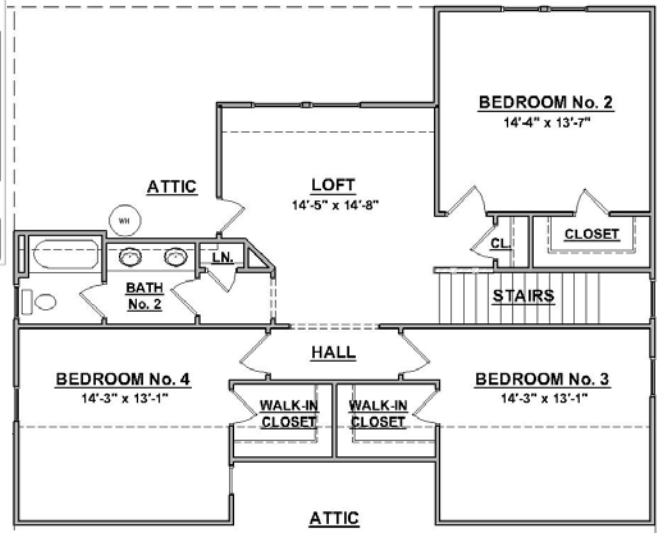

Welcome to the

Kentwood

One Floor Living with plenty of room to roam. Multiple Master Suite arrangements with a flexible Study. Generous bedrooms on the upper level and plenty of expansion space in the lower level, the Kentwood is one of our newest and most popular plans.

Main Level Floor Plan
1805 square feet

Upper Level Floor Plan
1160 square feet

Progress Street
BUILDERS