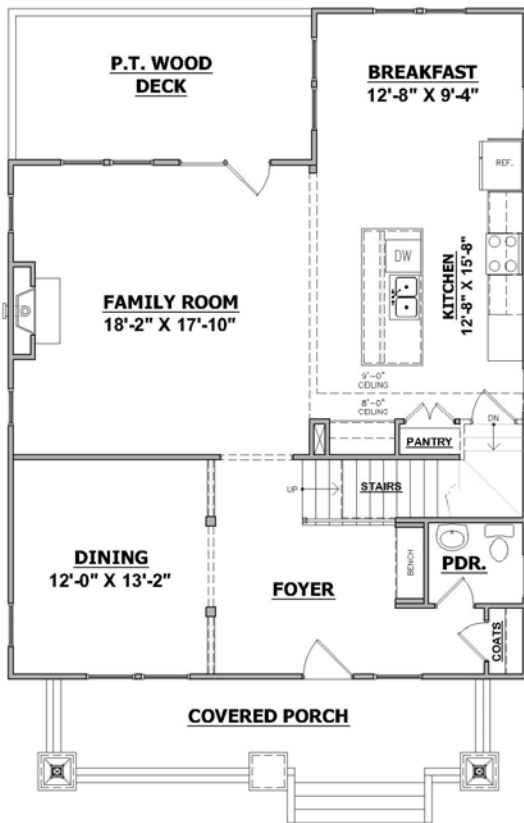

Welcome to the

Magnolia

A spacious foyer welcomes you into the open, light-filled Main Level floorplan. The laundry is conveniently located on the upper level. We would be pleased to discuss new home opportunities with you.

Main Level Floor Plan
1,148 Square Feet

Upper Level Floor Plan
1,148 Square Feet