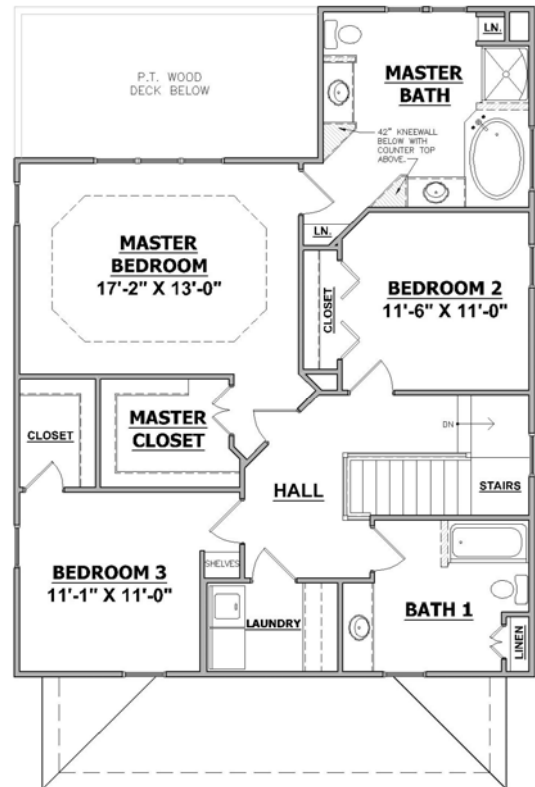

Welcome to the

Magnolia

A spacious foyer welcomes you into the open, light-filled Main Level floorplan. The laundry is conveniently located on the upper level. We would be pleased to discuss new home opportunities with you.

Main Level Floor Plan
1,148 Square Feet

Upper Level Floor Plan
1,148 Square Feet