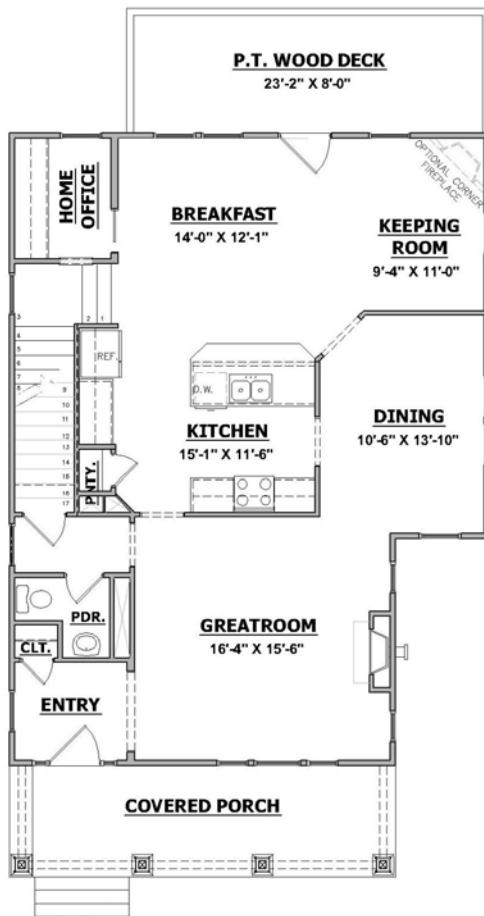

Welcome to the

Mayapple

An open floorplan with the Kitchen at its very heart allows natural light to enter Main Level spaces from all directions. Excellent traffic flow, well-functioning spaces, and a charming study are popular features of the Main Level, while a loft on the Upper Level compliments flexible living. We would be pleased to discuss new home opportunities with you.

Main Level Floor Plan
1,150 Square Feet

Upper Level Floor Plan
1,150 Square Feet