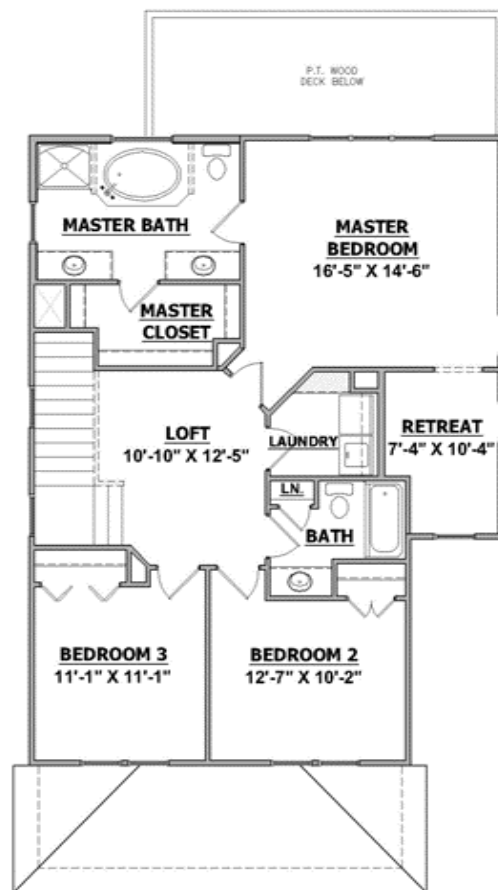

Welcome to the

Mayapple

An open floorplan with the Kitchen at its very heart allows natural light to enter Main Level spaces from all directions. Excellent traffic flow, well-functioning spaces, and a charming study are popular features of the Main Level, while a loft on the Upper Level compliments flexible living. We would be pleased to discuss new home opportunities with you.

Main Level Floor Plan
1,150 Square Feet

Upper Level Floor Plan
1,150 Square Feet