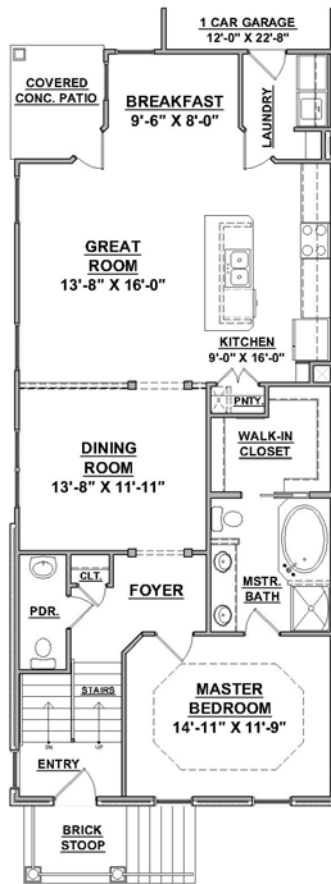

Welcome to the

Rivanna

This luxurious Townhome floorplan offers convenient one level living with the Master Bedroom and Laundry on the main level. The Home Owner's Association is responsible for managing all exterior maintenance. We would be pleased to discuss new home opportunities with you.

**Main Level
Floor Plan**
1233 square feet

**Lower Level
Floor Plan**
852 square feet

**Progress Street
BUILDERS**