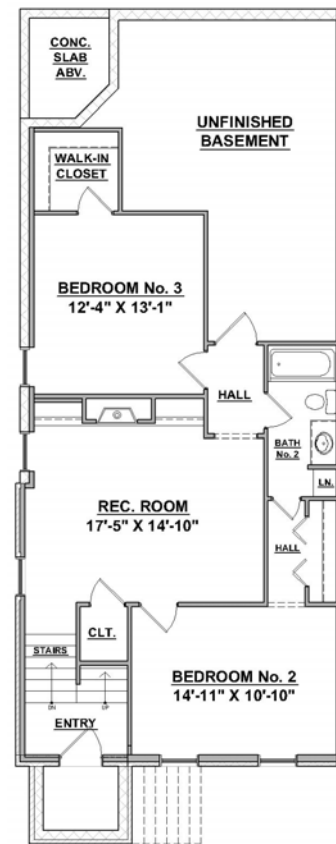

Welcome to the

Rivanna

This luxurious Townhome floorplan offers convenient one level living with the Master Bedroom and Laundry on the main level. The Home Owner's Association is responsible for managing all exterior maintenance. We would be pleased to discuss new home opportunities with you.

**Main Level
Floor Plan**
1233 square feet

**Lower Level
Floor Plan**
852 square feet

**Progress Street
BUILDERS**